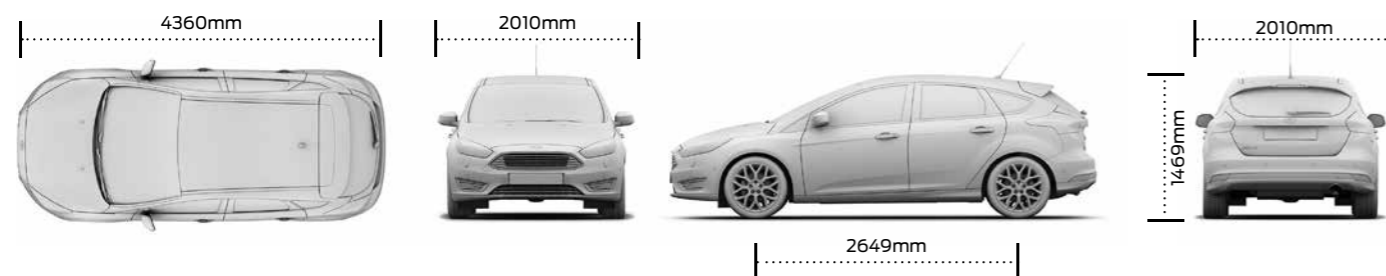

Dimensions	الأبعاد
Overall length (mm)	4360
Overall width - with mirrors (mm)	2010
Overall height - without roofrails (mm)	1469
Wheelbase (mm)	2649
Turning circle, curb to curb (m)	11

THE NEW FORD FOCUS 2015